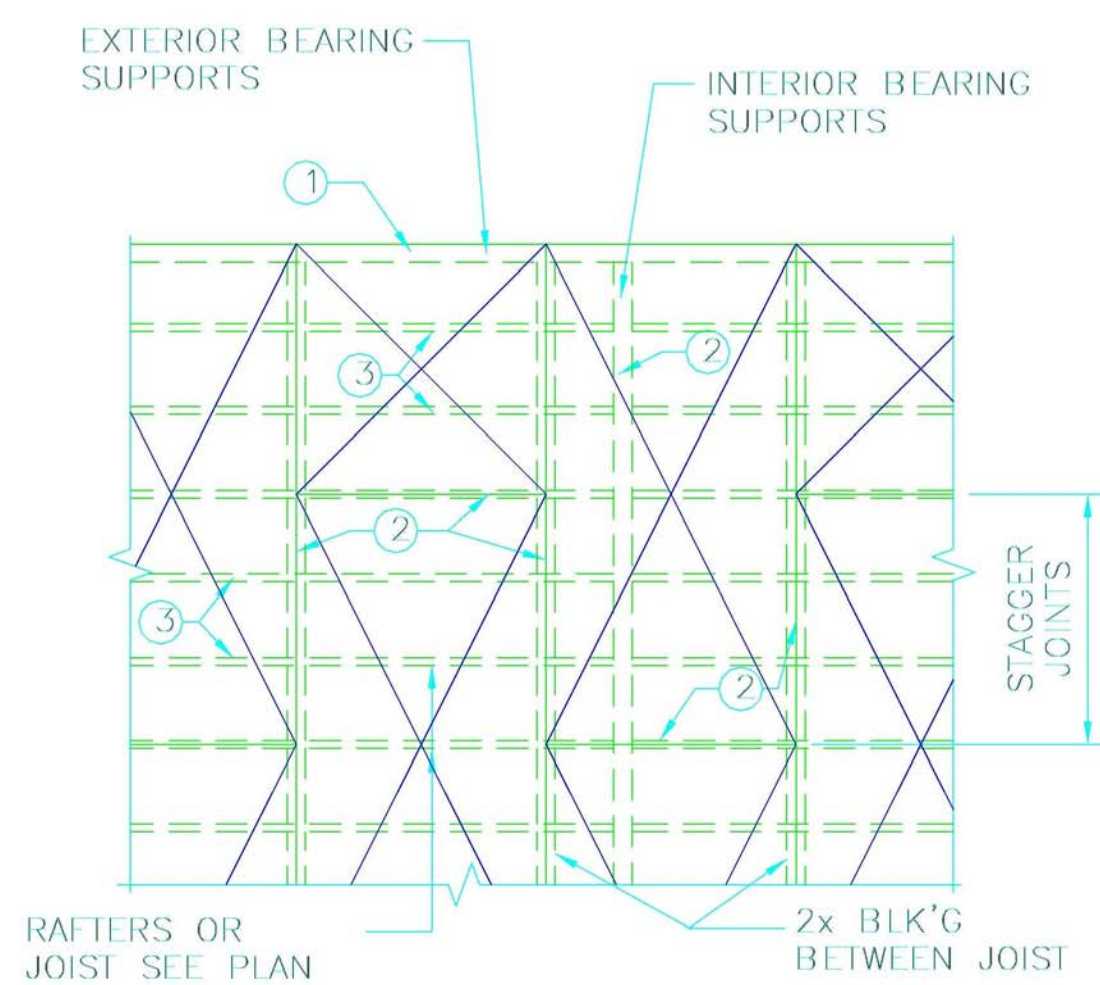

DESCRIPTION	NAILING	LOCATION
Joist to sill or girder	3-8d	toenail
Cladding to joist	2-8d	toenail each side
1/2" x 6" subfloor or less to each joist	2-8d	face nail
Thicker than 1/2" x 6" subfloor to each joist	3-8d	face nail
1/2" subfloor to joist or girder	2-16d	blind and face
Sole plate to joist or blocking	16d @ 16" o.c.	typical face n
Sole plate to joist or blocking at braced wall	3-16d per 16"	braced wall p
Top plate to stud	2-16d	end nail
Stud to sole plate	4-8d 2-16d	toenail end nail
3x sole plate	2-20d	end nail
Double studs	16d @ 24" o.c.	face nail
Double top plates	16d @ 16" o.c.	typical face n
Double top plates	8-16d	lap splice
Blocking between joists or rafters to top plate	3-8d	toenail
Trim Joist to top plate	16d @ 6" o.c.	toenail
Top plates, laps and intersections	2-16d	face nail
Continuous header, two pieces	16d @ 16" o.c.	along each ex
Ceiling joists to plate	3-8d	toenail
Continuous header to stud	4-8d	toenail
Ceiling joists, laps over partitions	3-16d min	face nail
Ceiling joists to parallel rafters	3-16d min	face nail
Header to plate	3-8d	toenail
1/2" brace to each stud and plate	2-8d	face nail
1/2" x 8" sheathing or less to each bearing	3-8d	face nail
Thicker than 1/2" x 8" sheathing to each bearing	3-8d	face nail
Well-up corner studs	16d @ 24" o.c.	

NAILING SCHEDULE